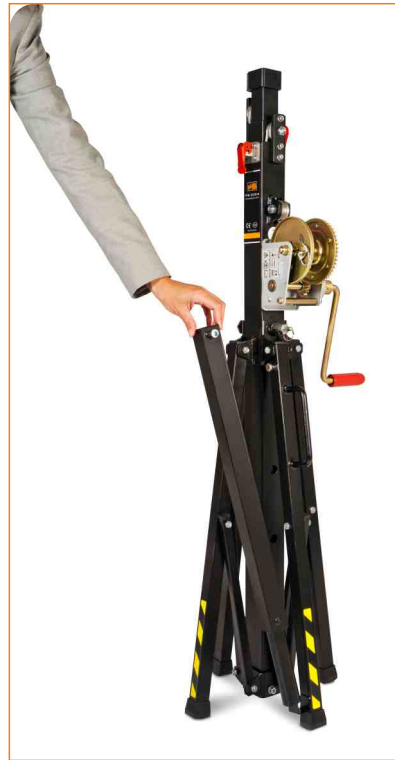

TE-034

| | |
|---|-----------------------------------|
| Maximum height Altura máxima | 3.8 m (12.5 ft) |
| Maximum load Carga máxima | 125 kg (275 lbs) |
| Work surface Superficie de trabajo | 1.5x1.5m (4.9x4.9 ft) |
| Transport surface Medida transporte | 0.27x0.36 m (0.89x1.18ft) |
| Folded height Altura plegada | 1.26 m (4.1ft) |
| Weight Peso | 21 kg (47lbs) |
| Adaptor Adaptor | Ø35 mm |
| Winch Winch | AL-KO 450 kg |
| Safety Safety | ALS (Auto Lock System) |

Magnet for housing the EX-034 extension bar