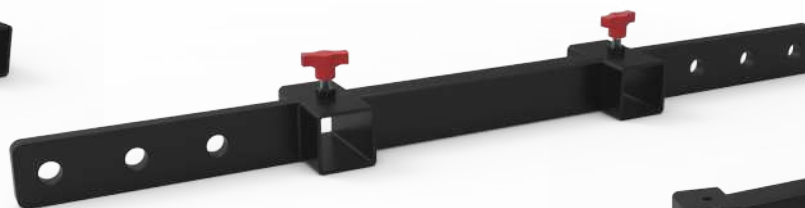

TL-A150

Maximum height Altura máxima	5.3 m (17.4 ft)
Maximum load Carga máxima	150 kg (331 lbs)
Work surface Superficie de trabajo	1.7x1.85 m (5.6x6.1 ft)
Transport surface Medida transporte	0.6x0.42 m (1.97x1.38 ft)
Folded height Altura plegada	1.54 m (5 ft)
Weight Peso	100 kg (220 lbs)
Adaptor Adaptor	Forks 54.5cm (included)
Winch Winch	AL-KO 450 kg
Safety Safety	ILS (Inertia Lock System)

ACCESSORIES FOR THIS MODEL

FAS-01

FAS-02

BC-075

PS-360

PS-1TR

PS-2TR

GS-PRO