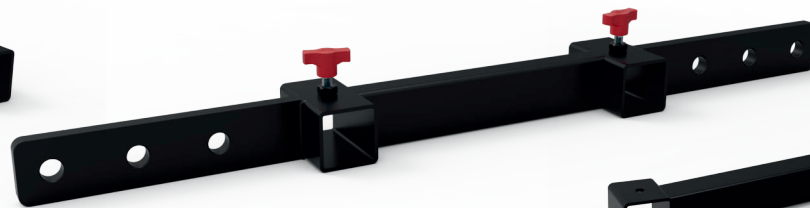

TL-078

Maximum height Altura máxima	8 m (26.2 ft)
Maximum load Carga máxima	280 kg (617 lbs)
Work surface Superficie de trabajo	2.2x2.2 m (7.2x7.2 ft)
Transport surface Medida transporte	0.66x0.51 m (2.16x1.67 ft)
Folded height Altura plegada	1.98 m (6.5 ft)
Weight Peso	203 kg (448 lbs)
Adaptor Adaptor	Forks 54.5cm (included)
Winch Winch	AL-KO 900 kg
Safety Safety	ALS (Auto Lock System)

ACCESSORIES FOR THIS MODEL

FAS-01

FAS-02

BC-075L

PR-01

PS-360

PS-1TR

PS-2TR