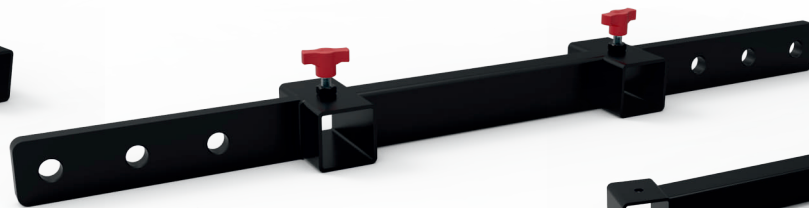

TL-075

Maximum height Altura máxima	6.5 m (21.3 ft)
Maximum load Carga máxima	300 kg (661 lbs)
Work surface Superficie de trabajo	2.2x2.2 m (7.2x7.2 ft)
Transport surface Medida transporte	0.66x0.51 m (2.16x1.67 ft)
Folded height Altura plegada	1.98 m (6.5 ft)
Weight Peso	179 kg (395 lbs)
Adaptor Adaptor	Forks 54.5cm (included)
Winch Winch	AL-KO 900 kg
Safety Safety	ALS (Auto Lock System)

ACCESSORIES FOR THIS MODEL

FAS-01

FAS-02

BC-075L

PR-01

PS-360

PS-1TR

PS-2TR